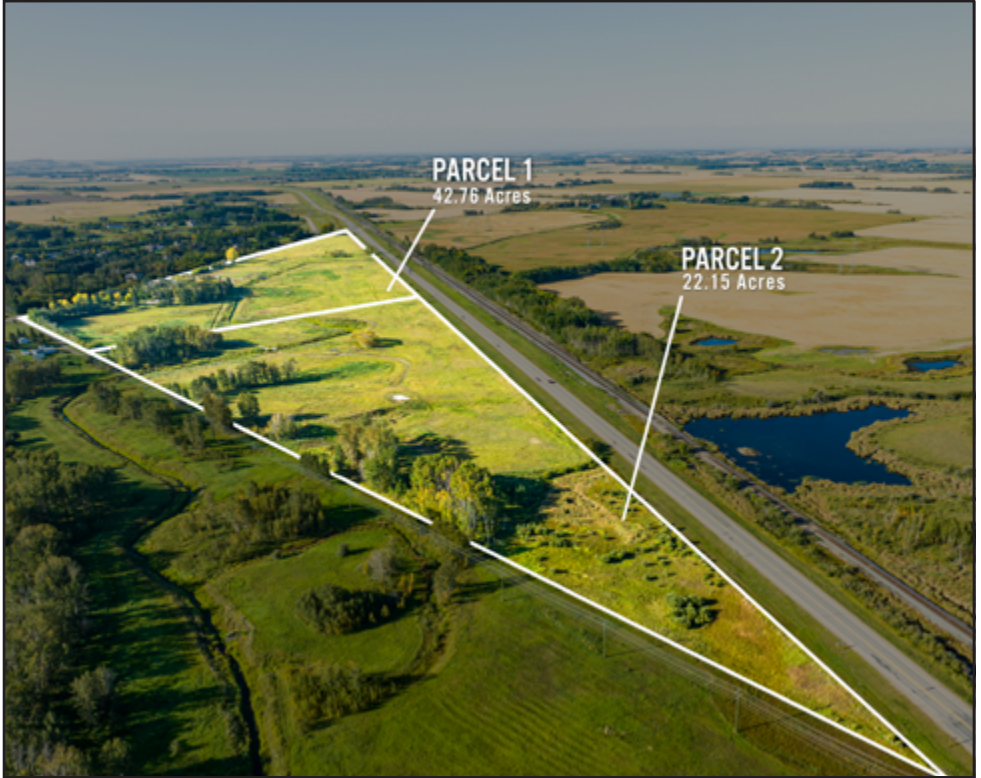

Unreserved Online Timed Real Estate Auction

Bidding Opens: **9AM - Apr 23**

Bidding Starts Closing: **9AM - Apr 25**

64.91± Acres for Future Development on 2 Parcels - Red Deer County, AB